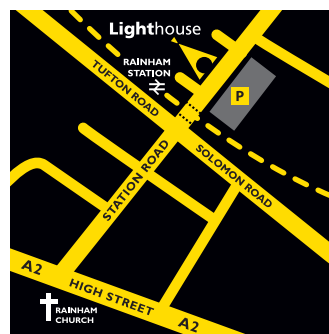

DIRECTIONS Follow the A2 into Rainham High Street. At the Traffic Lights turn down Station Road and cross over the railway crossing. The venue is the red brick building to the left hand side of the One Stop Shop; 40m downhill of the railway crossing. Parking is available opposite in the pay and display car park - approx £3 a day